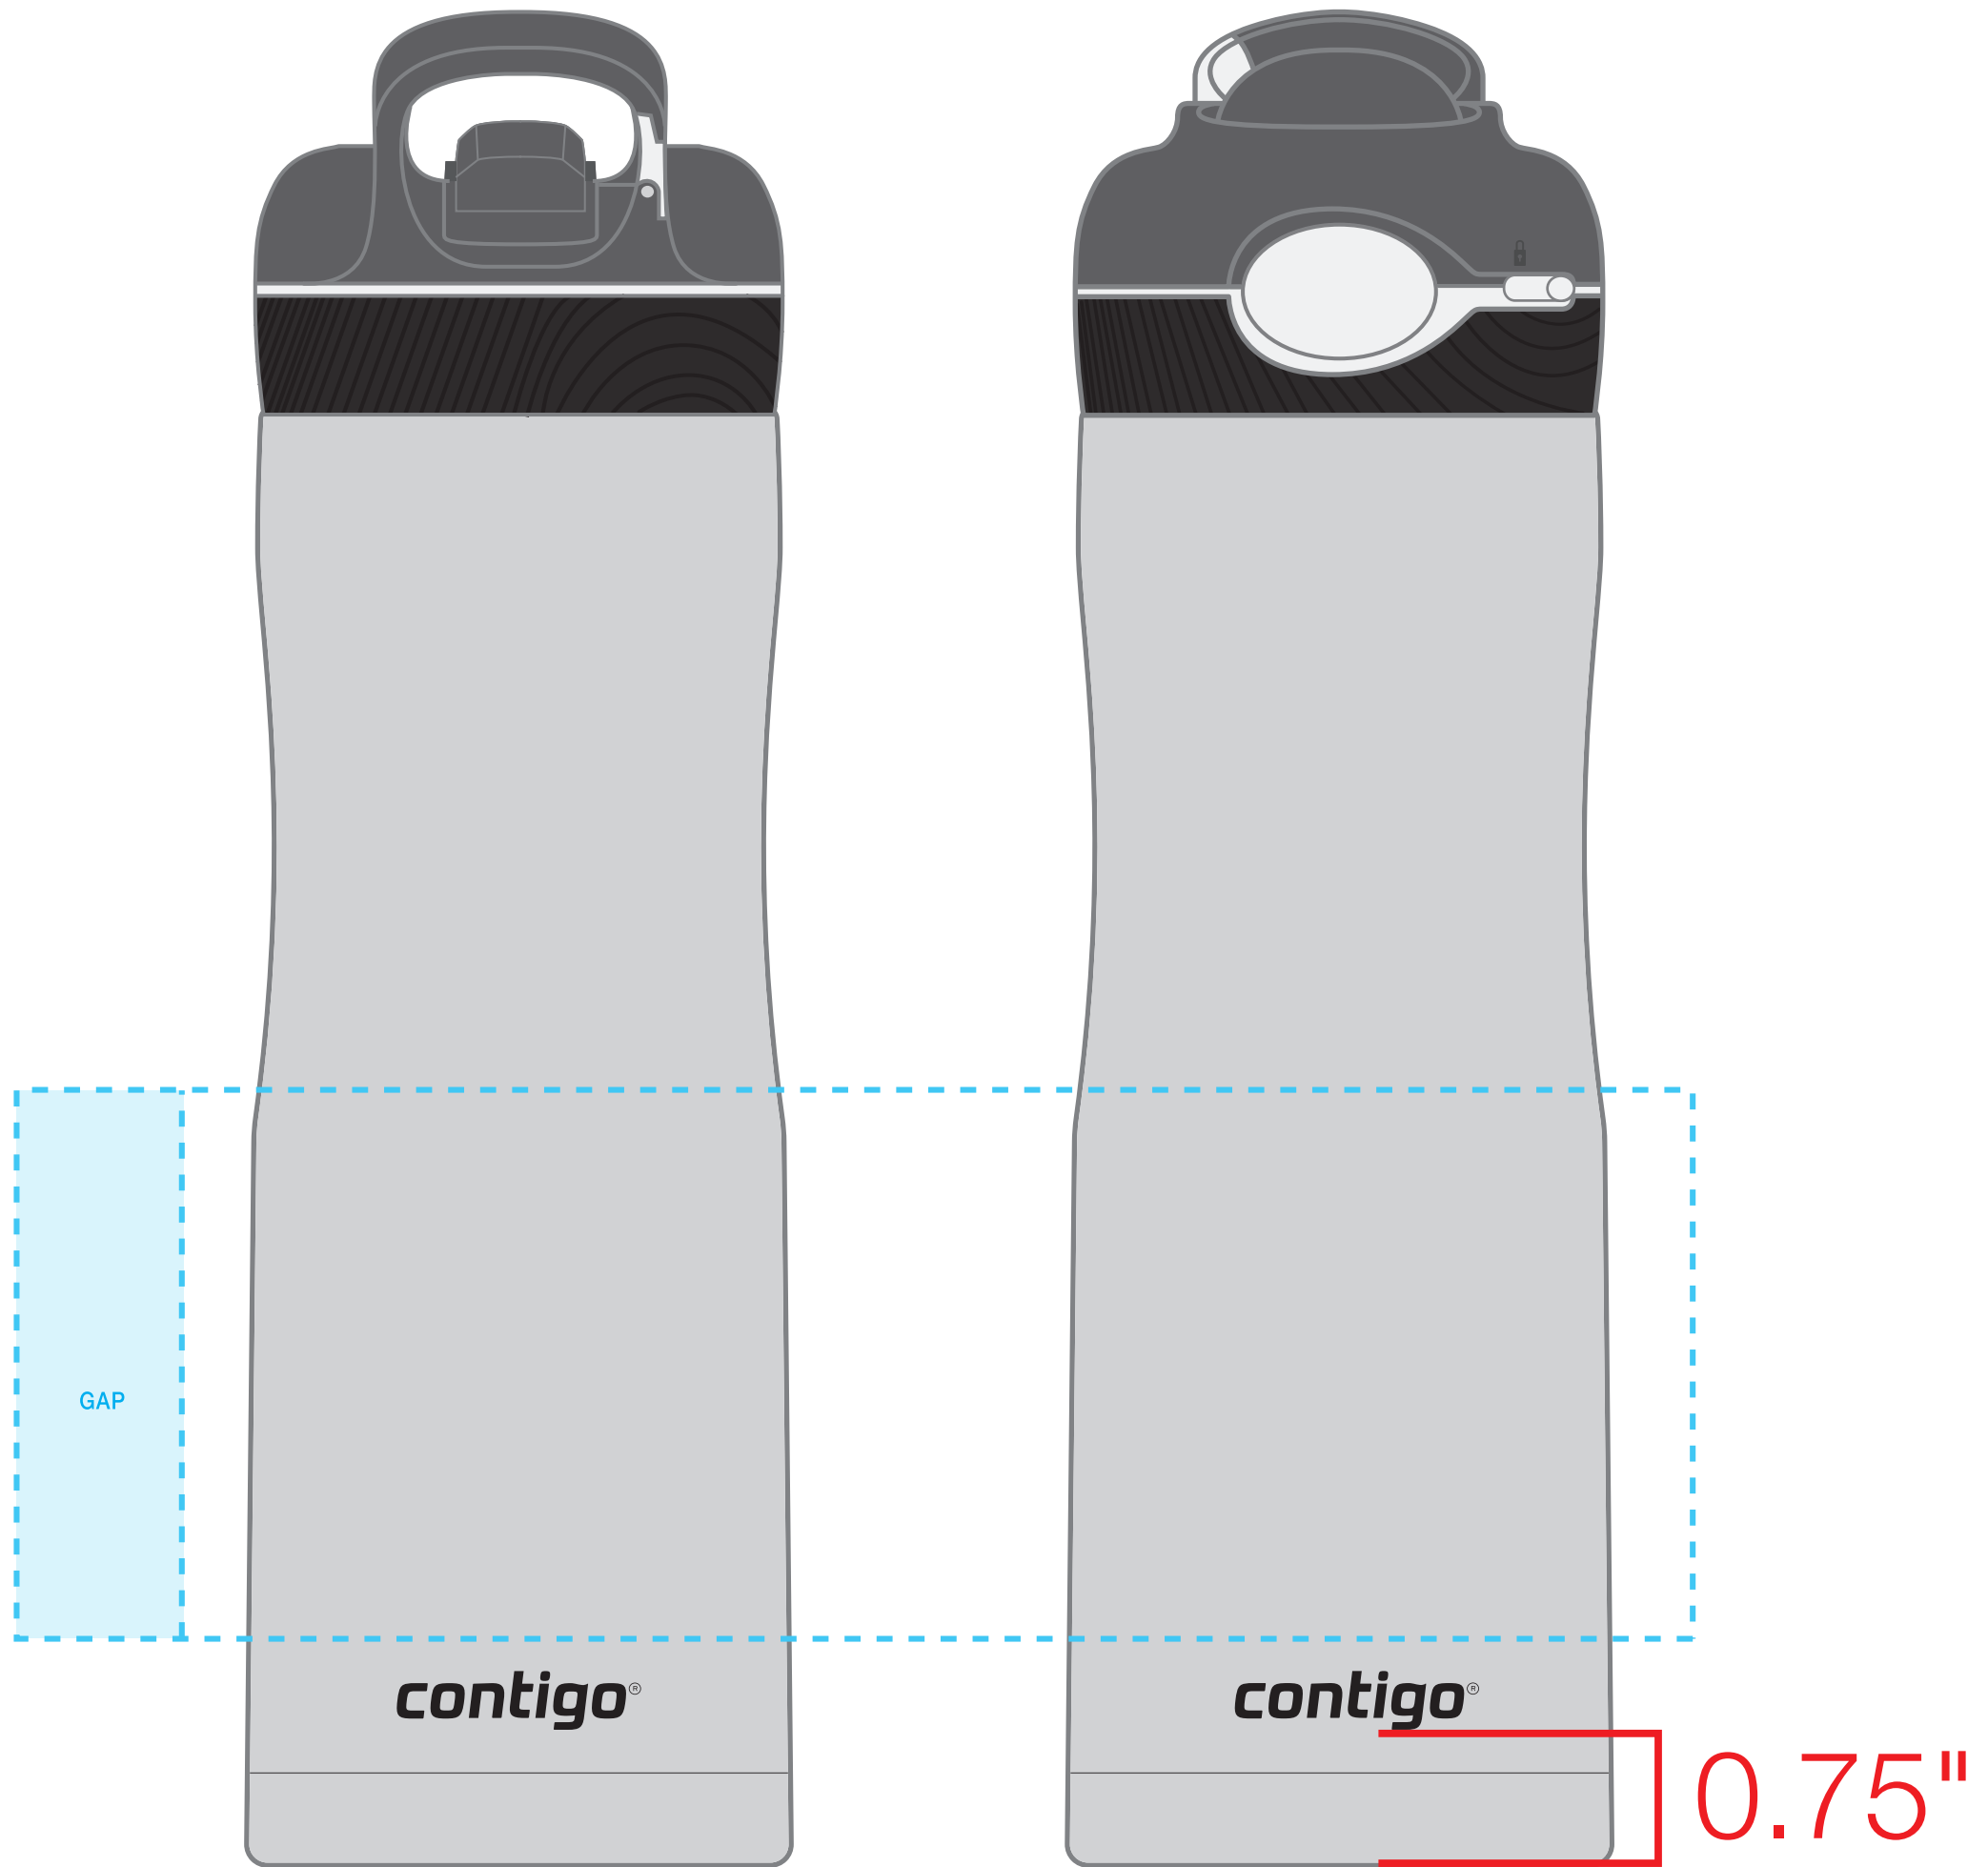

CONTIGO LOGOS PRINT 0.75" FROM BOTTOM
CONTIGO LOGOS WILL BE PRINTED A COLOR FROM WITHIN ARTWORK

20 oz contigo ashland chill
AVAILABLE IMPRINT AREA [DASHED BLUE LINE] = 3" h x 2.75" w x 8.25" wrap
[9.16" full wrap when printing more than one imprint color]